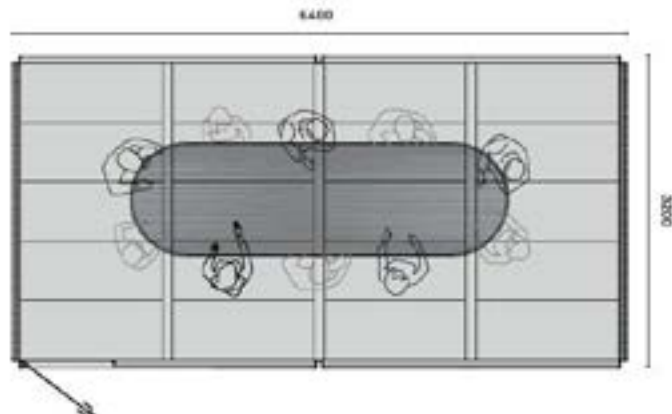

GXGCL3 3200 x 6400

Capacity: approx. 8-10 people

The largest available Gem Cubes, GXGCL2 and GXGCL3 mirror the same sizes of normal meeting rooms – but moveable.