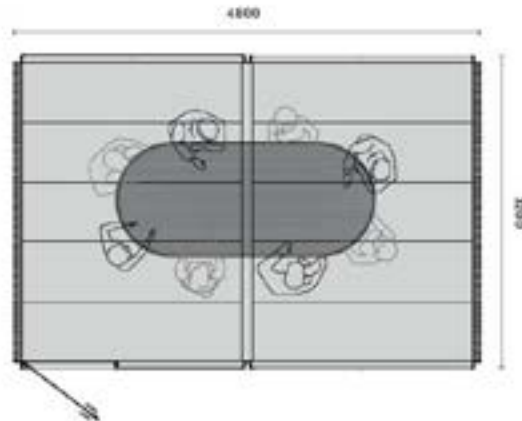

GXGCL2 3200 x 4800

Capacity: approx. 8-10 people

The largest available Gem Cubes, GXGCL2 and GXGCL3 mirror the same sizes of normal meeting rooms – but moveable.