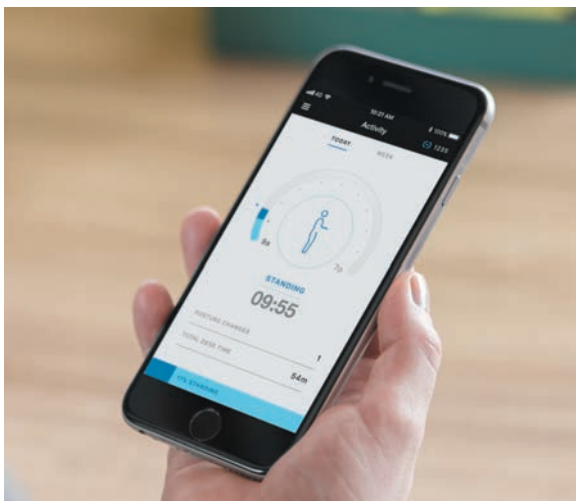

CURRENT Programmable Lift Interface

NEW Active Touch

Active Touch reminds users to change posture with Active Motion: subtle desk movements that encourage users to move throughout the day. Users can create a profile with preset desk heights and preferred intervals of sitting and standing.

CURRENT Intuitive Lift Interface

NEW Simple Touch

New up/down control with improved function and design replace standard up/down control. Simple Touch allows for intuitive adjustments, enabling users to quickly and quietly change postures by tapping the controller in the direction they'd like the desk to move. Available in antimicrobial surfaces to support a more health-conscious environment.

NEW RISE APP

Works With Active Touch Desks

Workers spend a significant portion of their lives at work — often sitting for hours at a time, every day. To encourage healthy postures and movement Steelcase developed the Rise app, making it simple for workers to take workplace wellbeing into their own hands.